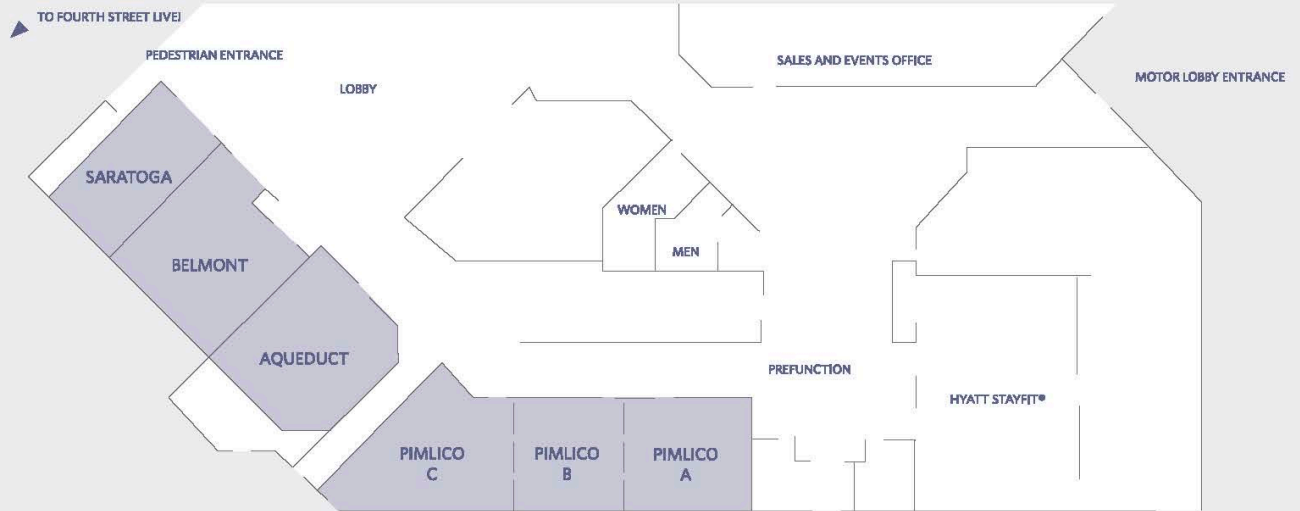

# HYATT REGENCY LOUISVILLE

320 West Jefferson Street

FLOOR PLAN  
First Floor

FLOOR PLAN  
Second Floor