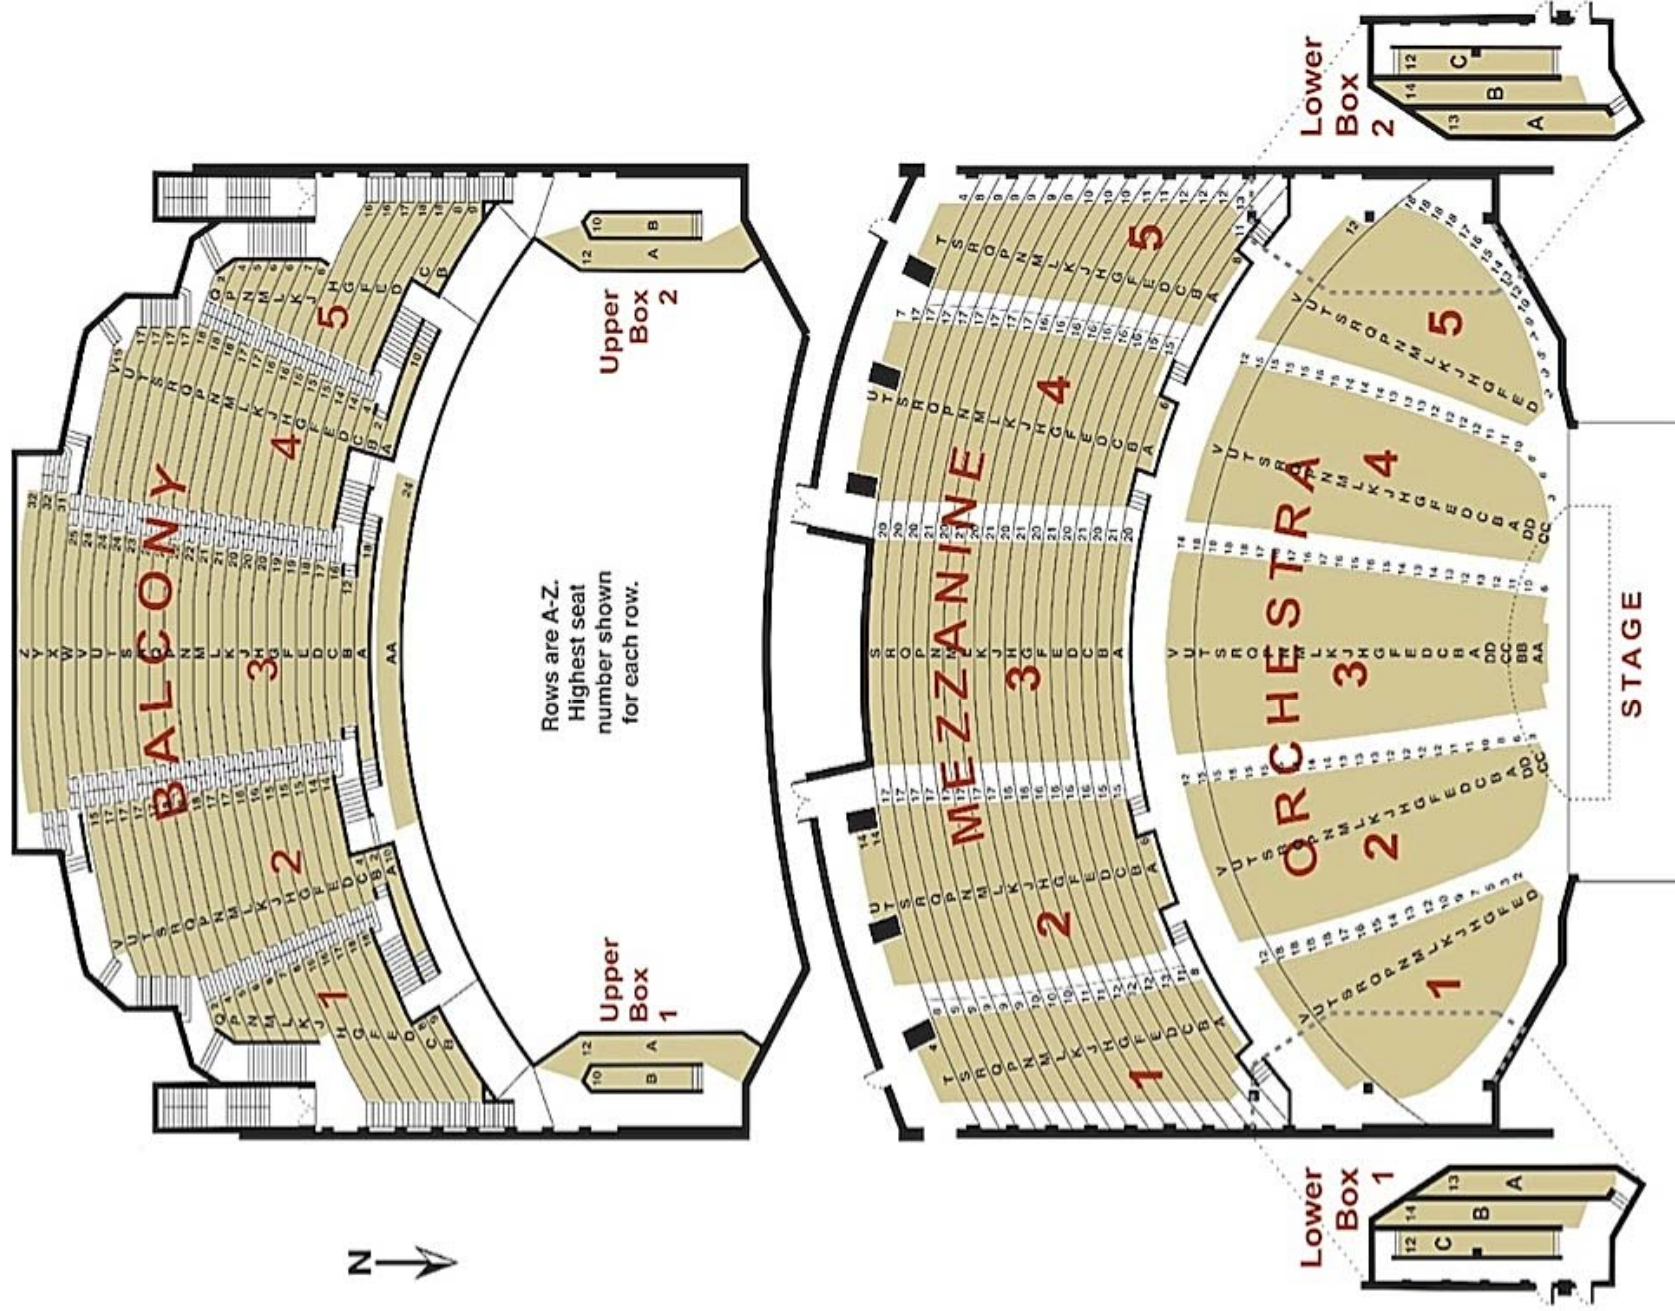

Disney's The Lion King will be performed at

# THE MILWAUKEE THEATRE

LOCATED AT 500 W. KILBOURNE AVE, DOWNTOWN MILWAUKEE

MILWAUKEE THEATRE

□ 4,086 seats +